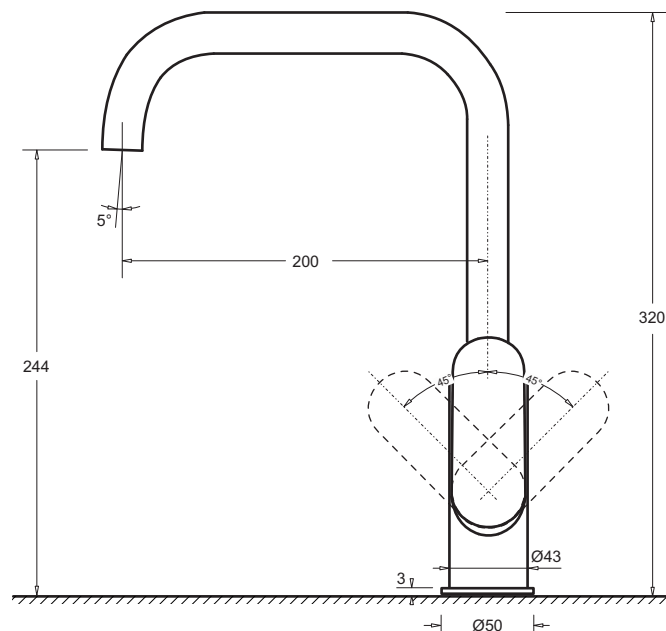

## SINGLE LEVER MIXER TAP

- Attractively styled sink mixer with a swivel spout
- Extra height suitable for bench mounting
- Single lever activation with a flat lever design style
- Quality 35mm diameter ceramic disc provides accurate flow and mixing temperature control
- Simple water supply connection via two fitted flexihoses
- Easy-to-use backnut arrangement for simple fitting

### Provided

Item	Description	Code
Tapware	Ferla Square Sink Mixer	JTFR423
Installation	Instruction sheet	✓

### FERLA SINK MIXER DIMENSIONS

All dimensions are in millimetres and are subject to normal manufacturing variation. As product development is ongoing BPA reserves the right to vary specifications without notice.